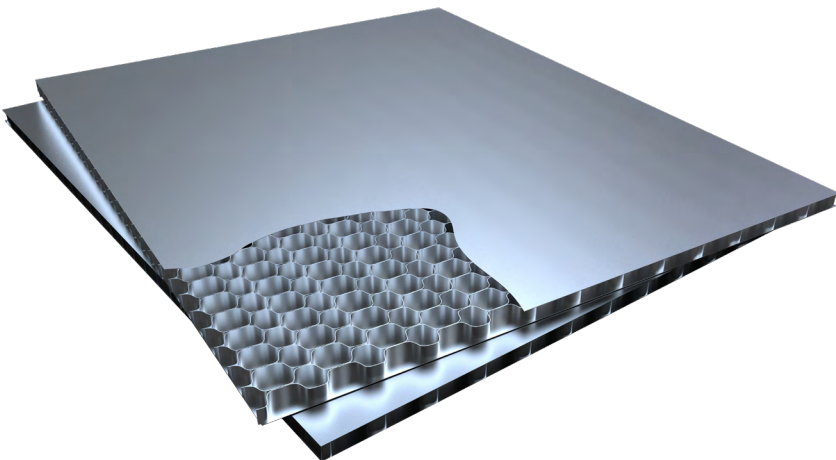

Doppler
www.
doppler.gr

Doppler
Moving
with options

Cabin model

Ease
Durability has entered a
new era. Usage has no
fear of time

CABIN MODEL	EASE
FROM	FOUNDATIONAL LINE
IDENTITY	ALUMINUM HONEYCOMB PANELS 1250mmx2190x12mm PANELS PRINTED/PVC-PET FILM HIGH RESISTANCE LIGHTWEIGHT SIDE WALLS FIRE RETARDANT
STAND-OUT FACTOR	DOUBLE-SIDED HONEYCOMB PANELS POWDER COATED OR LIQUID PAINTED STEEL FOR PERIPHERALS
CUSTOMIZATION OPTIONS	WIDE VARIETY OF FINISHES PRINTED UV DESIGN
PERIPHERALS	STEEL OR STAINLESS STEEL CORNERS SKIRTING
CONFORMITY	EN 81-20/50

ALUMINUM HONEYCOMB PANELS

WALLS HONEYCOMB W1.1 4011 OAK PERIPHERALS CORNERS & SKIRTING W5.8 9016
TRAFFIC WHITE / FALSE CEILING A8.6 FC6 W5.8 9016 TRAFFIC WHITE / HANDRAIL
A5.2 HR3 W5.8 9016 TRAFFIC WHITE / FLOOR F4.1 190 STARLIGHT WHITE